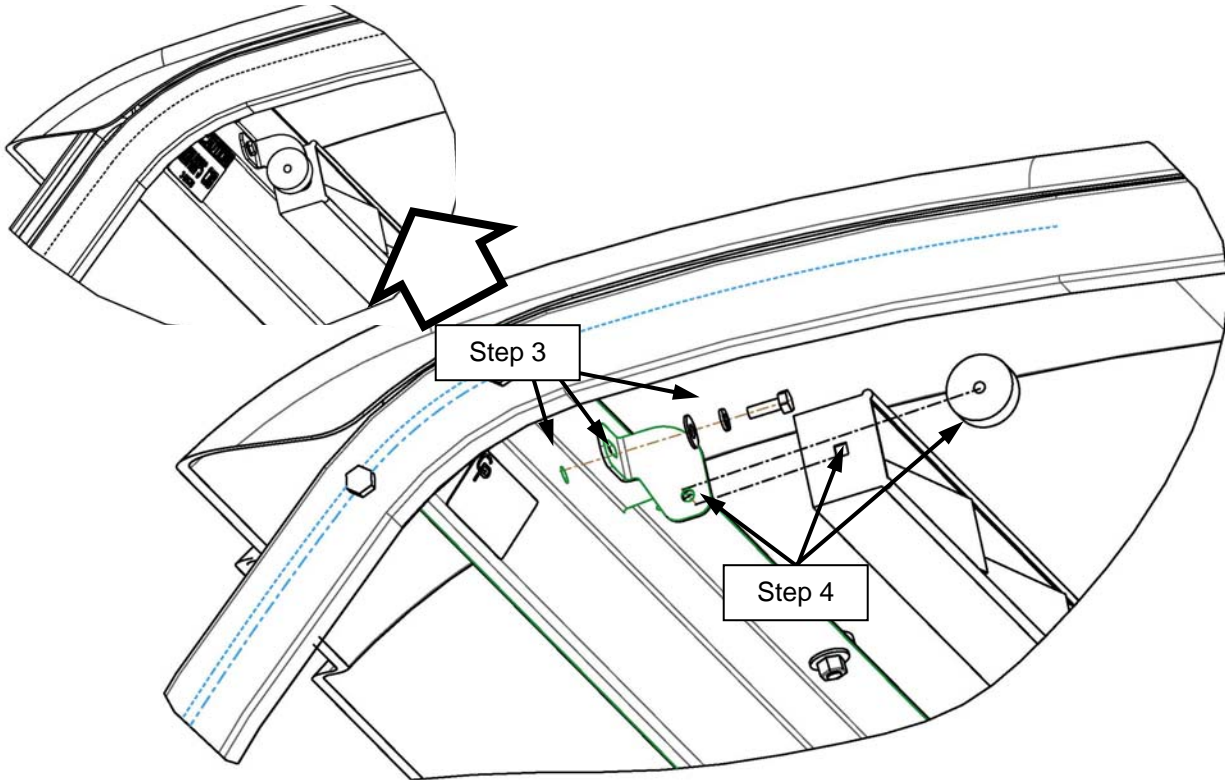

INSTALLATION INSTRUCTIONS

A-11840 Interior Mirror Kit, 5-Panel

Vehicle set up instructions;

This interior mirror kit is designed to be used with Cab kit A-11836 or Sunshade kit A-11837, model year 2010 and newer, Multi-Pro 5800 Sprayer Vehicles equipped with a ROPS

Preparation of machine;

1. If Cab or Sunshade Kit is not installed, do so prior to installing this kit.
2. Unpack and identify components.
3. Secure LH and RH mount brackets to front cross member using (2) 1/4 x 3/4" long HHCS, (2) 1/4 flat washers and (2) 1/4 lock washers as shown in Figure.
4. Secure 5-panel mirror to LH and RH mount brackets using knobs and hardware supplied with mirror.

Parts list;	ITEM	QTY	DESCRIPTION	CP P/N
	1	1	MIRROR ASSEMBLY, 5-PANEL, WITH MISC HDWR	3-19555
	2	1	LH MOUNT BRACKET	1-47080
	3	1	RH MOUNT BRACKET	1-47081
	4	2	1/4 x 3/4" LONG, HHCS	3-10219
	5	2	1/4 LOCK WASHER	3-10076
	6	2	1/4 FLAT WASHER	3-10084